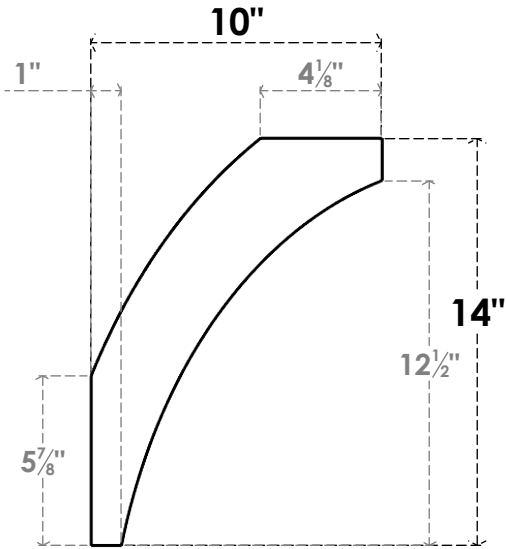

ITEM NUMBER: BRCPC060X10000X1400THR

6"W X 10"D X 14"H THORTON ARCHITECTURAL GRADE PVC CLOSED KNEE BRACE

SIDE PROFILE

FRONT PROFILE

ISOMETRIC

EKENA MILLWORK
2300 WEST MAIN ST.
CLARKSVILLE, TX 75426
TOLL FREE: 866-607-0453
WWW.EKENAMILLWORK.COM

NOTES

1. INSTALLATION TO BE COMPLETED IN ACCORDANCE WITH MANUFACTURER'S SPECIFICATIONS.
2. DRAWING MAY NOT BE TO SCALE
3. THIS DRAWING IS INTENDED FOR DESIGN AND PLANNING PURPOSES ONLY.
4. ALL INFORMATION CONTAINED HEREIN WAS CURRENT AT THE TIME OF DEVELOPMENT BUT MUST BE REVIEWED AND APPROVED BY THE PRODUCT MANUFACTURER TO BE CONSIDERED ACCURATE.
5. ARCHITECTURAL GRADE PVC PRODUCTS ARE MADE FROM EXPANDED CELLULAR PVC AND COME NATURALLY WHITE BUT MAY BE PAINTED