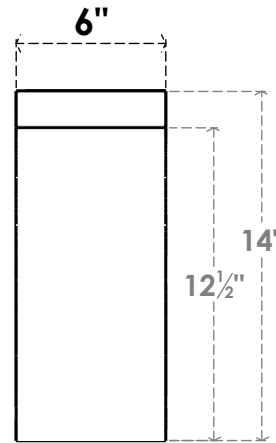

ITEM NUMBER: BRCPC060X10000X1400THR

6"W X 10"D X 14"H THORTON ARCHITECTURAL GRADE PVC CLOSED KNEE BRACE

SIDE PROFILE

FRONT PROFILE

ISOMETRIC

EKENA MILLWORK
2300 WEST MAIN ST.
CLARKSVILLE, TX 75426
TOLL FREE: 866-607-0453
WWW.EKENAMILLWORK.COM